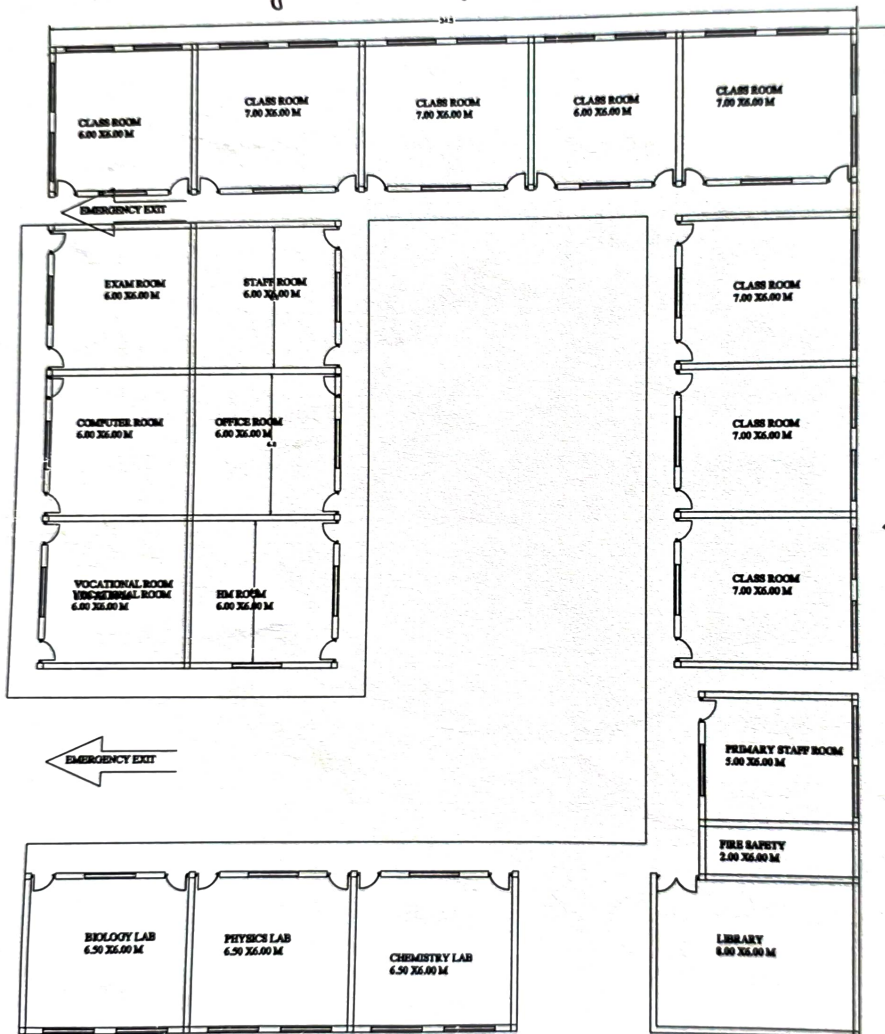

KHASCHOWMUHANI H.S. School
 Sonamura, Sepahijala Tripura
 Existing Building plan

02/07/22
MITAN CH. BARMAN
 JE. Gr-I / Samagra Shiksha
 O/o the Dist. Project Coordinator
 DEO Office, Sepahijala Dist,
 Bisranganj.